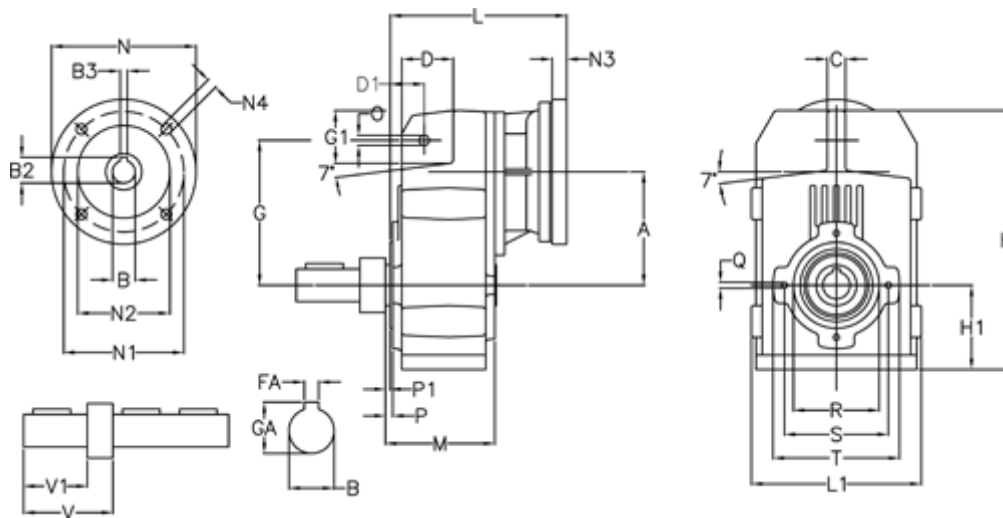

Article number: 29560403011235

Description: Shaft mounted gear
A412R-30,1-P90B5

Measures

A = 175.75	FA = 12	M = 144.0	Q = M12x19
B = 40	G = 218	N = 200	R = 130
B1 = 24	G1 = 97.5	N1 = 165	S = 165
B2 = 27.3	GA = 43.0	N2 = 130	T = 200
B3 = 8	H = 389.0	N4 = M10x20	V = 112.5
C = 16	H1 = 116.0	O = 14	V1 = 80
D = 79.0	L = 265.5	P = 7.5	
D1 = 56.5	L1 = 242	P1 = 3.5	